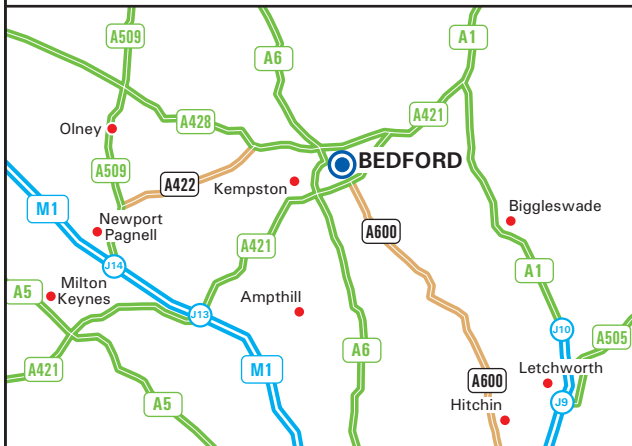

From M1

Leave the M1 at junction 13 (signed Bedford & A421).
Join the A421 towards Bedford.
Remain on the A421 for 7 miles.
At the roundabout junction with the A5134, take the exit
signed Kempston.
Continue over the next roundabout.
At the next roundabout, take the second exit onto Wolsley
Road.
Turn left onto Chantry Road.
Turn left onto Triumph Way.
Both the Plumbing Technology Centre (PTC) and the
Vehicle Training Centre (VTC) are located on the right
hand side (see inset).

By Train

Bedford receives services from London St. Pancras, Luton
Airport, Leicester, Loughborough & Derby.