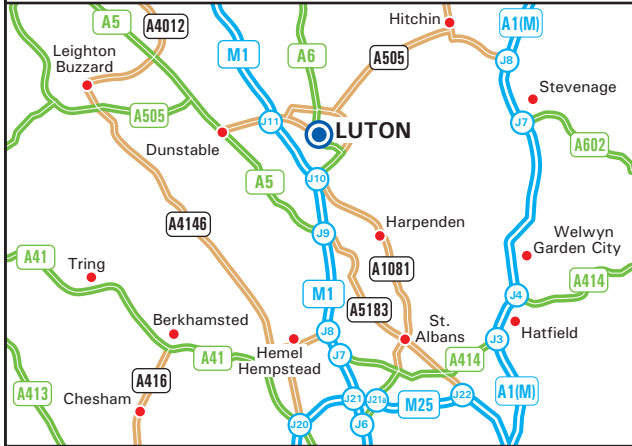

Luton Learning Centre

4th Floor, Natwest House, 31 Upper George Street
Luton LU1 2RD
Tel: 01582 414178

From M1 J10 (Northbound)

Leave the M1 at junction 10 (signed Luton South & Airport, A1081). Go straight over the first roundabout and at the next roundabout take the first exit (London Road). Go straight on at traffic lights and continue onto Castle Street. At the roundabout junction take the first exit onto Chapel Viaduct. Continue to the next roundabout and take the third exit, returning back down the opposite side of the carriageway. After the traffic lights turn left onto Dunstable Place (a car park is located on the left). At the junction with Upper George Street, turn left. The Luton Learning Centre is located on the left (see inset).

From M1 J11 (Southbound)

Leave the M1 at junction 11 (signed Luton, Dunstable & A505). Take the first exit at roundabout and join Dunstable Road, following signs for Luton town centre. At the next roundabout carry straight on (passing PC World on your left). Continue on Dunstable Road and carry straight on at the one way system following signs to Town Centre. Pass Sainsbury's on your left and at the large roundabout on the ring road take the second exit up the hill to the traffic lights. After the traffic lights turn left onto Dunstable Place (a car park is located on the left). At the junction with Upper George Street, turn left. The Luton Learning Centre is located on the left (see inset).

Parking

No parking facilities onsite, public car parks are located nearby.

By Train

Luton receives services from London St. Pancras, Bedford, Leicester, Loughborough & Derby.